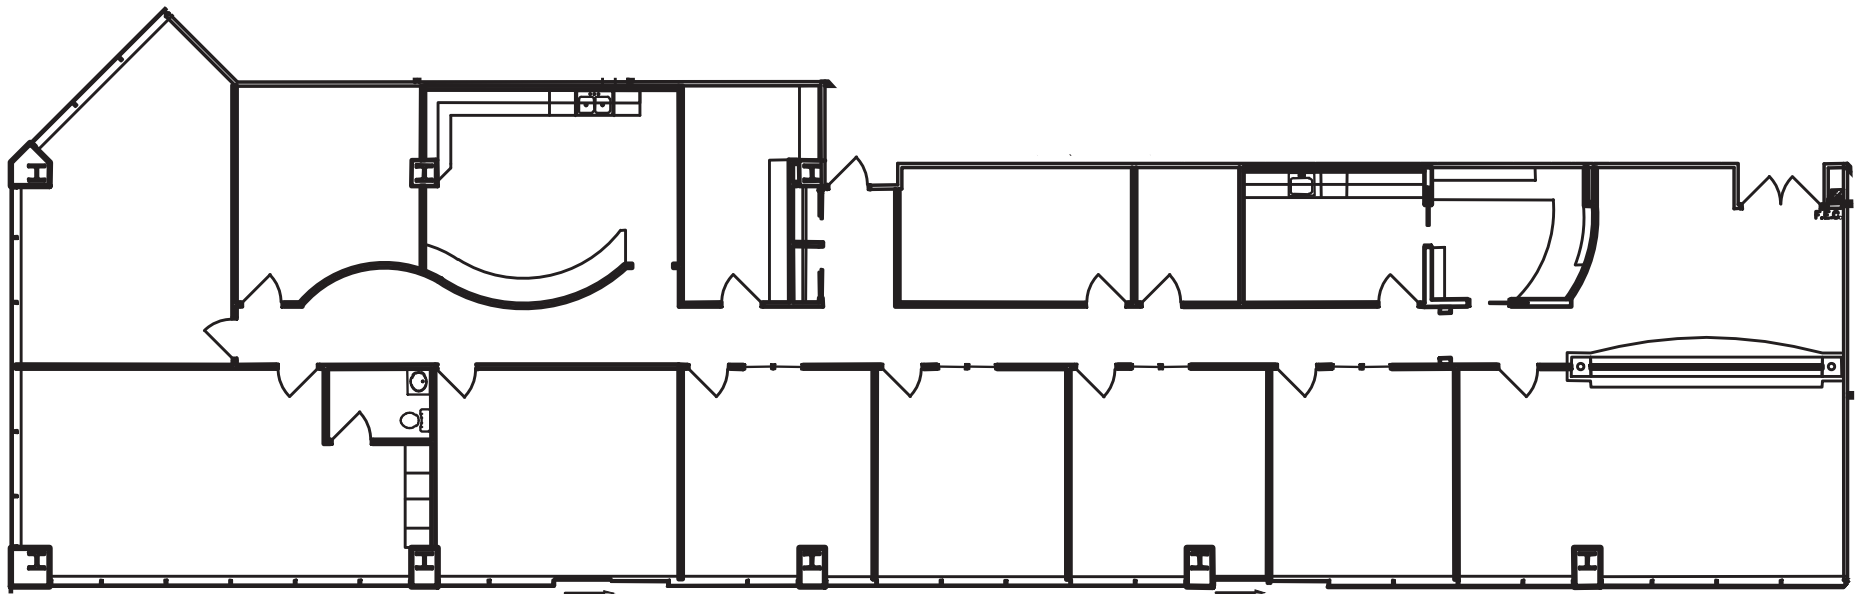

SUITE 700
6,120 SF

MID AMERICA PLAZA 2

MID AMERICA PLAZA

For leasing information, please contact:

Fred Ishler

Principal, Avison Young

fred.ishler@avisonyoung.com

D | 312.796.0368